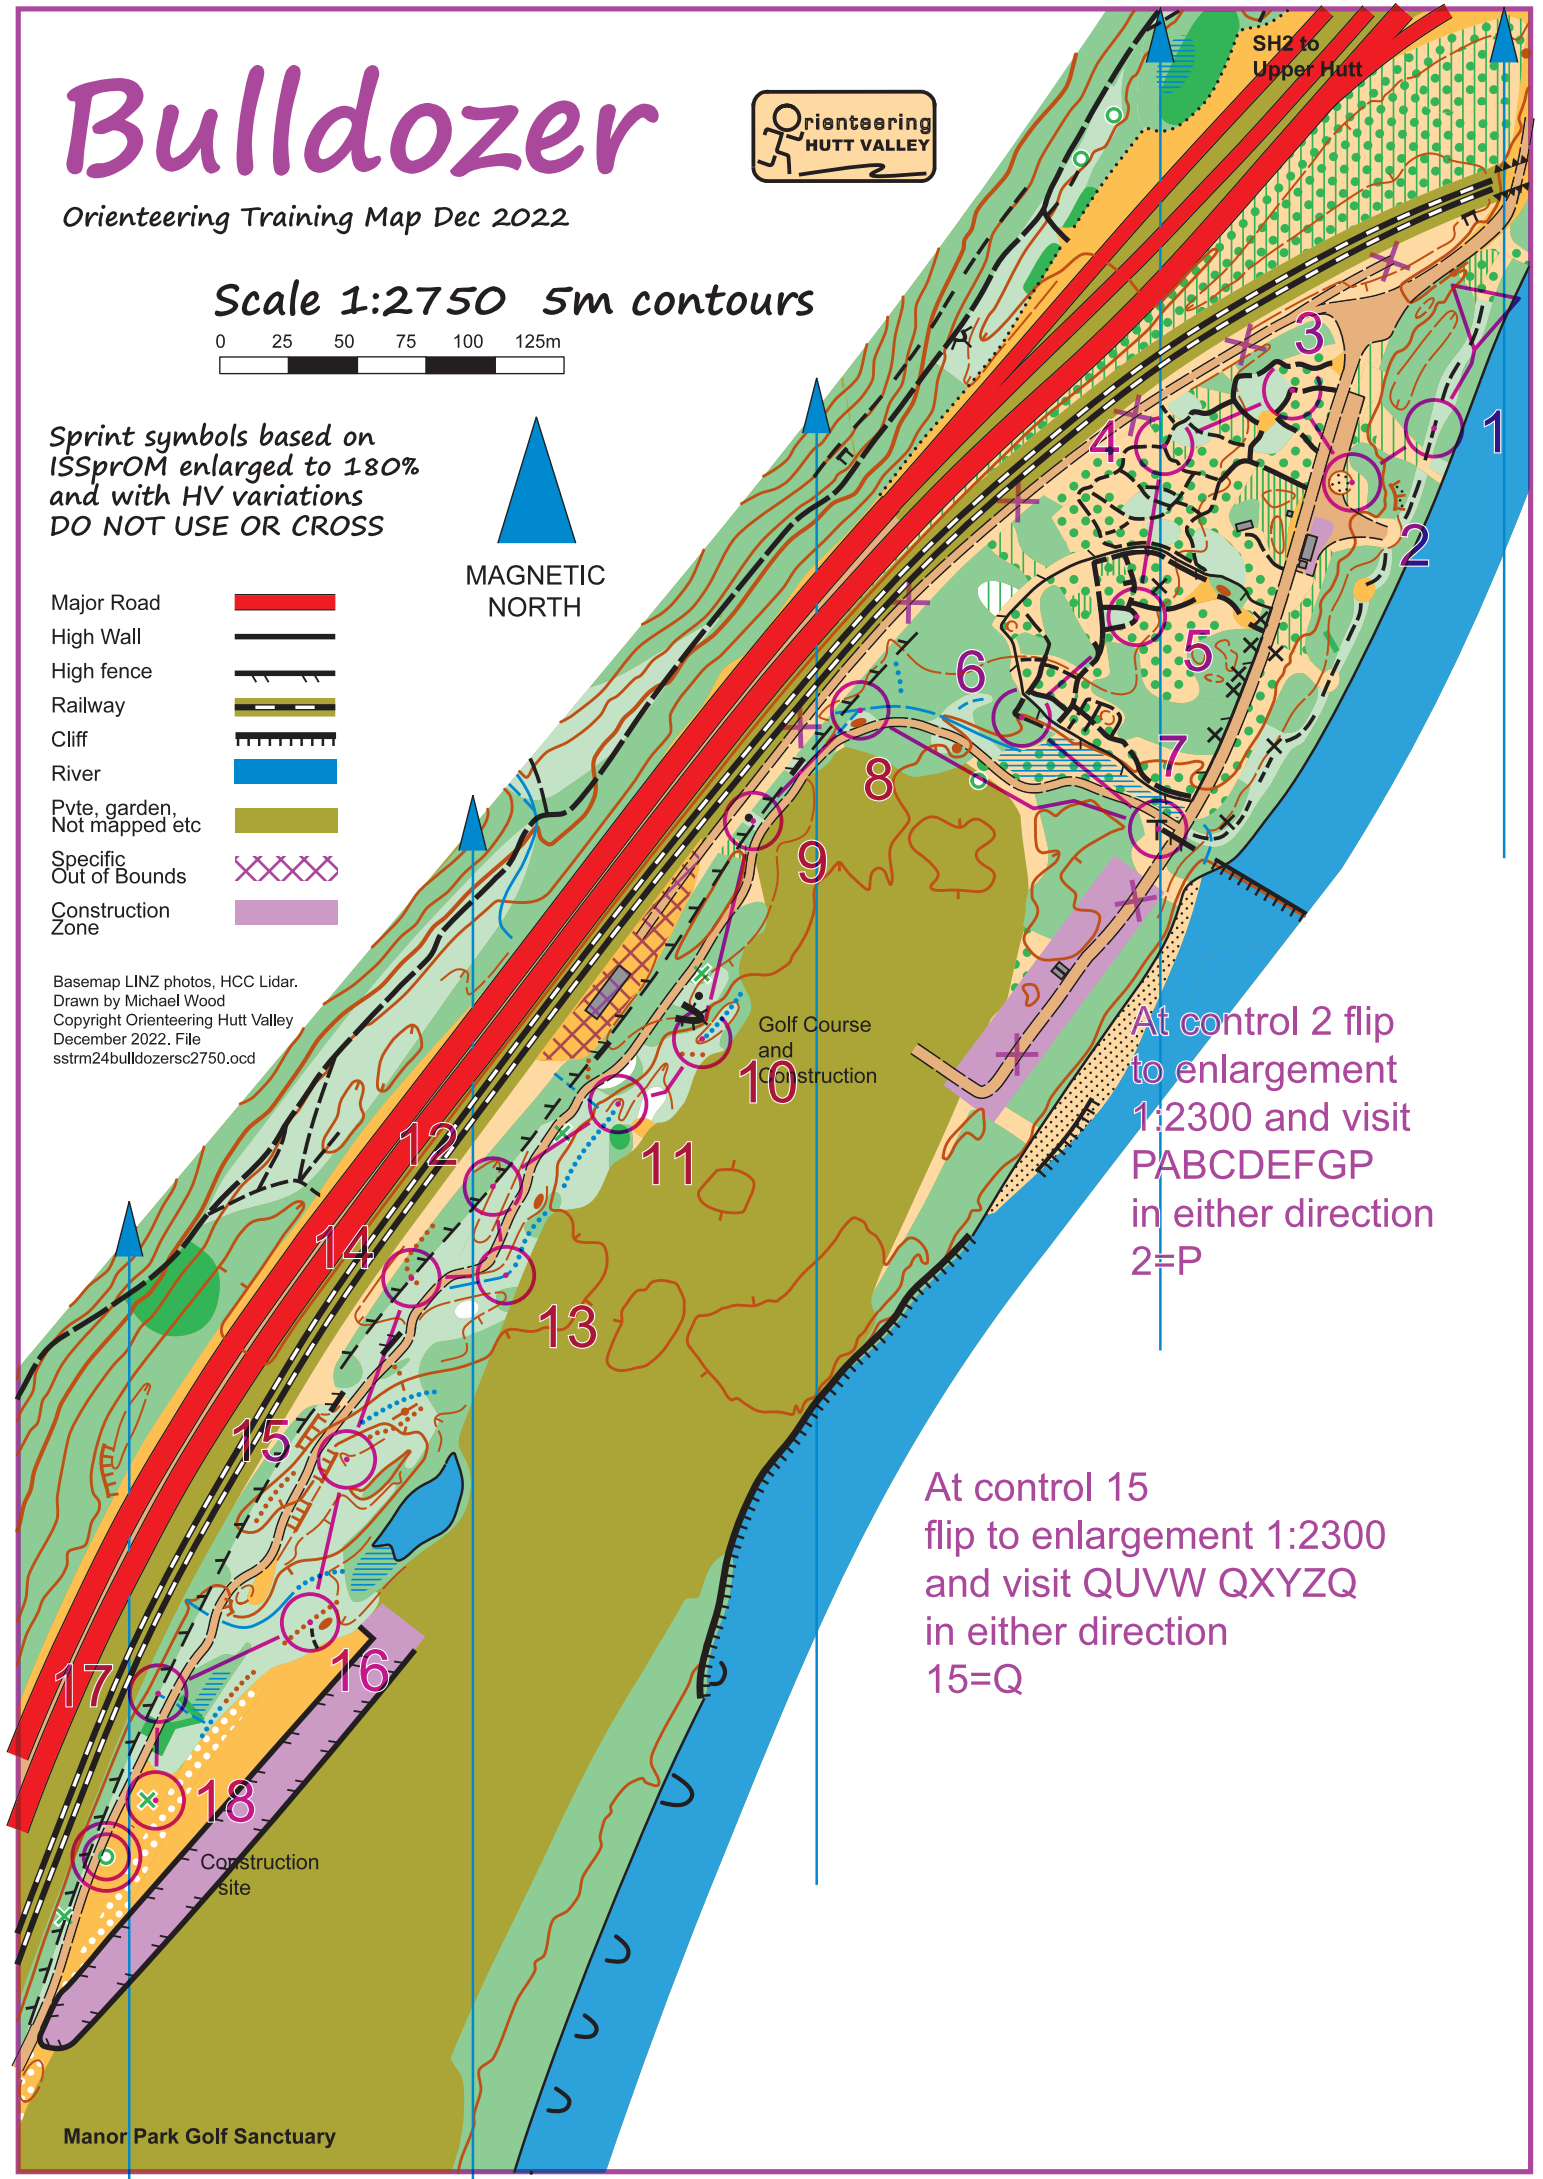

Bulldozer

Orienteering Training Map Dec 2022

Scale 1:2750 5m contours

Sprint symbols based on ISSproM enlarged to 180% and with HV variations DO NOT USE OR CROSS

- Major Road
- High Wall
- High fence
- Railway
- Cliff
- River
- Pvte, garden, Not mapped etc
- Specific Out of Bounds
- Construction Zone

Basemap LINZ photos, HCC Lidar. Drawn by Michael Wood. Copyright Orienteering Hutt Valley December 2022. File sstrm24bulldozersc2750.ocd

At control 2 flip to enlargement 1:2300 and visit PABCDEF GP in either direction 2=P

At control 15 flip to enlargement 1:2300 and visit QUVW QXYZQ in either direction 15=Q

Golf Course and Construction

Construction site

Manor Park Golf Sanctuary